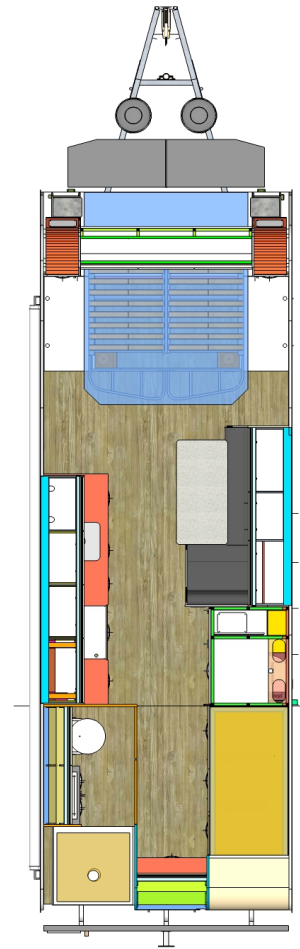

ZF-22.6_V ZONE RV Venture Series

2017 TECHNICAL SPECIFICATIONS & UPGRADES

FAMILY

DATE 26/07/17
FIRST NAME (1)
SURNAME
PHONE
ZONE RV MODEL **ZF-22.6_V**
TRAILER PLUG 12 Pin Flat

VERSION
FIRST NAME (2)
EMAIL

ZF-22.6_V ZONE RV Venture Series Specifications

ZV RANGE DIMENSIONS

ZF-22.6_V

DIMENSIONS (mm)

Internal Length	6540
External Travel Length	8700
Internal Width	2290
External Travel Width	2500
Internal Height	1980
External Travel Height	2950

WEIGHTS (kg)

Tare Weight	2480
Tare Weight with options	2480
ATM	3300
Ball Weight	170
Ball Weight with options	170

WARRANTY (Years)

3

ZF-22.6_V ZONE RV Venture Series Specifications

DETAILS	SPECIFICATION	UPGRADE	WEIGHT (KG)	ADD
BODY CONSTRUCTION				
Zone RV's Closed Cell Composite Body	S			
Panelock Bonding Technology	S			
Seamless Front, Roof & Rear Composite Panel	S			
Laser cut alloy and fiberglass fairings and corner protection	S			
FLOOR CONSTRUCTION				
Infused P.E.T One-Piece Composite Floor Panel	S			
CHASSIS				
Light weight RHS Duragal Steel Chassis with laser cut CNC folded members	S			
Hard wearing EPOXY Coating Protective Chassis Shield	S			
Levelling & Stabiliser Legs (x4)	S			
Drawbar mounted side opening tool box	S			
	S			
Bike Carrier on top of tool box	U	\$695	20	
Boat Motor Mount on top of tool box	U	\$1,150	15	
SUSPENSION				
Vehicle Components CRS-Coil Dual Axle 3300kg	S			
Note - AIR BAGS NOT AN AVAILABLE OPTION ON VENTURE				