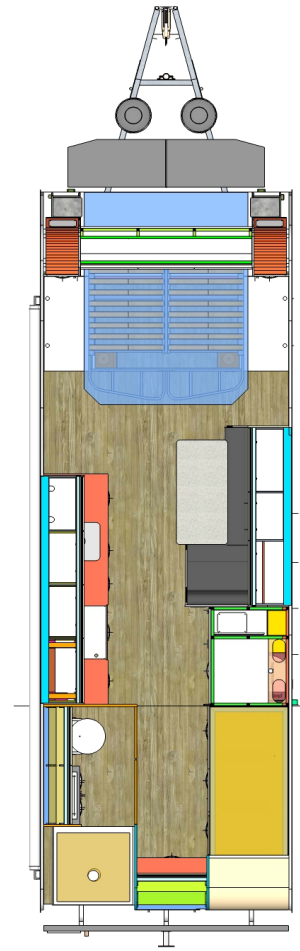

ZF-22.6_V ZONE RV Venture Series

2017 TECHNICAL SPECIFICATIONS & UPGRADES

FAMILY

DATE 26/07/17
FIRST NAME (1)
SURNAME
PHONE
ZONE RV MODEL **ZF-22.6_V**
TRAILER PLUG 12 Pin Flat

VERSION
FIRST NAME (2)
EMAIL

ZF-22.6_V ZONE RV Venture Series Specifications

ZV RANGE DIMENSIONS

ZF-22.6_V

DIMENSIONS (mm)

Internal Length	6540
External Travel Length	8700
Internal Width	2290
External Travel Width	2500
Internal Height	1980
External Travel Height	2950

WEIGHTS (kg)

Tare Weight	2480
Tare Weight with options	2480
ATM	3300
Ball Weight	170
Ball Weight with options	170

WARRANTY (Years)

3

ZF-22.6_V ZONE RV Venture Series Specifications

	SPECIFICATION	UPGRADE	WEIGHT (KG)	ADD
BRAKES				
Electric Drum 10" DEXTER Brakes	S			
Upgrade to 12" Brakes - LC stud match available.	U	\$650		
Double Lens Reverse Camera & Vehicle Monitor Kit	U	\$750		
TOWING				
DO-35 Hitchmaster V2 Articulating Hitch	S			
Dexter Electronic Stability Control (ESC)	S			
Break Away System with onboard battery	S			
WHEELS & TYRES				
17" x 7.5" Alloy Wheels	S			
235/65 R17 HT Tyres	S			
Single spare wheel - second not optional	S			
NON STANDARD TYRES:	U			
NON STANDARD WHEELS:	U			
EXTERNAL FEATURES				
Electric Entry Steps	S			
Twin 9.0 kg Gas Bottles & External Gas Bayonet	S			
European Triple Seal Access Hatches	S			
Large Front Boot Storage With Internal Lighting & 12V Power Outlet	S			
Twin LED Awning Lights with Mosquito Deterrent Control	S			
Fold-Down Picnic Table Incorporating External Entertainment Locker & Services	S			
External marine grade speakers	S			